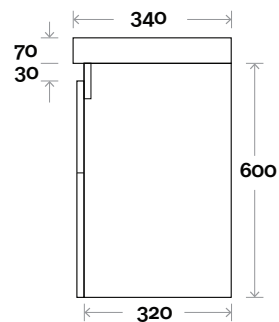

Profile

Configuration

Kick

Legs

Wallmount

All measurements are in 'mm' and are approximate and to be used as a guide only. Installation preparations are not recommended without product onsite.

MARQUIS

Phoenix

Top Thickness

Monaco Grande Compact top: 70mm

Note:

• Monaco Grande waste centre: 375mm

Phoenix Compact 2 750mm centre basin

Plumbing allowance

Profile

Configuration

Kick

Legs

Wallmount

All measurements are in 'mm' and are approximate and to be used as a guide only. Installation preparations are not recommended without product onsite.

MARQUIS

Phoenix

Top Thickness

Monaco Grande Compact top: 70mm

Note:

• Monaco Grande waste centre: 450mm

Phoenix Compact 3 900mm centre basin

Plumbing allowance

Profile

Configuration

Kick

Legs