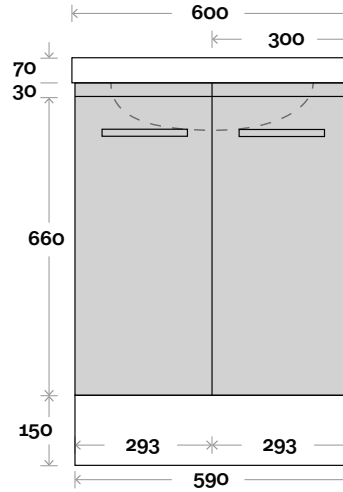

MARQUIS

Phoenix

Phoenix Compact 1 600mm centre basin

Top Thickness

Monaco Grande Compact top: 70mm

Note:

• Monaco Grande waste centre: 300mm

Plumbing allowance

Profile

Configuration

Kick

Legs

Wallmount

All measurements are in 'mm' and are approximate and to be used as a guide only. Installation preparations are not recommended without product onsite.

MARQUIS

Phoenix

Top Thickness

Monaco Grande Compact top: 70mm

Note:

• Monaco Grande waste centre: 375mm

Phoenix Compact 2 750mm centre basin

Plumbing allowance

Profile

Configuration

Kick

Legs

Wallmount

All measurements are in 'mm' and are approximate and to be used as a guide only. Installation preparations are not recommended without product onsite.

MARQUIS

Phoenix

Top Thickness

Monaco Grande Compact top: 70mm