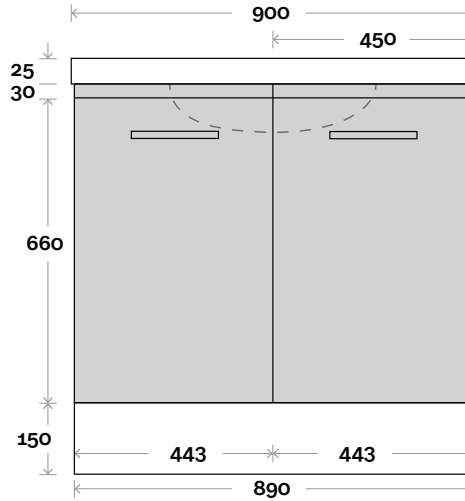

Profile

Configuration

Kick

Legs

Wallmount

All measurements are in 'mm' and are approximate and to be used as a guide only. Installation preparations are not recommended without product onsite.

MARQUIS

Phoenix

Kick

Legs

Wallmount

All measurements are in 'mm' and are approximate and to be used as a guide only. Installation preparations are not recommended without product onsite.

MARQUIS

Phoenix

Top Thickness

Monaco Grande Compact top: 70mm

Note:

• Monaco Grande waste centre: 450mm

Phoenix Compact 3 900mm centre basin

Plumbing allowance

Profile

Configuration

Kick

Legs

Wallmount

All measurements are in 'mm' and are approximate and to be used as a guide only. Installation preparations are not recommended without product onsite.