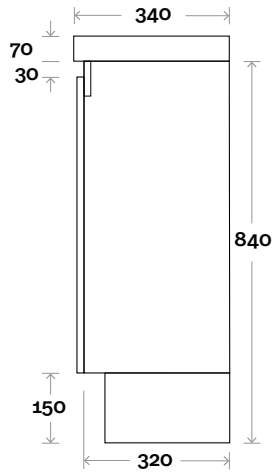

MARQUIS

Phoenix

Phoenix Compact 1 600mm centre basin

Top Thickness

Monaco Grande Compact top: 70mm

Note:

• Monaco Grande waste centre: 300mm

Plumbing allowance

Profile

Configuration

Kick

Legs

Wallmount

All measurements are in 'mm' and are approximate and to be used as a guide only. Installation preparations are not recommended without product onsite.

MARQUIS

Phoenix

Top Thickness

Monaco Grande Compact top: 70mm

Note:

• Monaco Grande waste centre: 375mm

Phoenix Compact 2 750mm centre basin

Plumbing allowance

Profile

Configuration

Kick

Legs

Wallmount

All measurements are in 'mm' and are approximate and to be used as a guide only. Installation preparations are not recommended without product onsite.

MARQUIS

Phoenix

Top Thickness

Monaco Grande Compact top: 70mm