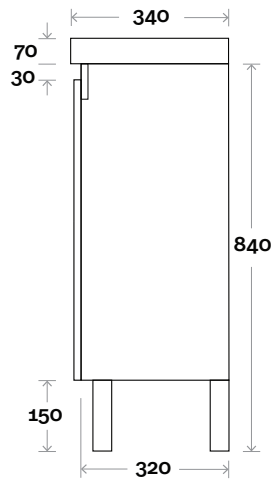

Profile

Configuration

Kick

Legs

Wallmount

All measurements are in 'mm' and are approximate and to be used as a guide only. Installation preparations are not recommended without product onsite.

MARQUIS

Phoenix

Kick

Legs

Wallmount

All measurements are in 'mm' and are approximate and to be used as a guide only. Installation preparations are not recommended without product onsite.

MARQUIS

Phoenix

Top Thickness

Monaco Grande Compact top: 70mm

Note:

• Monaco Grande waste centre: 450mm

Phoenix Compact 3 900mm centre basin

Plumbing allowance

Profile

Configuration

Kick

Legs

Wallmount

All measurements are in 'mm' and are approximate and to be used as a guide only. Installation preparations are not recommended without product onsite.