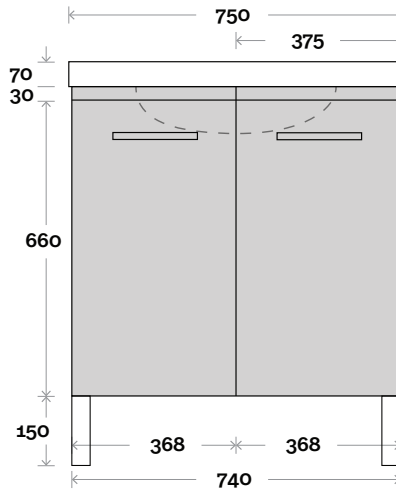

Profile

Configuration

Kick

Legs

Wallmount

All measurements are in 'mm' and are approximate and to be used as a guide only. Installation preparations are not recommended without product onsite.

MARQUIS

Phoenix

Top Thickness

Monaco Grande Compact top: 70mm

Note:

• Monaco Grande waste centre: 375mm

Phoenix Compact 2 750mm centre basin

Plumbing allowance

Profile

Configuration

Kick

Legs

Wallmount

All measurements are in 'mm' and are approximate and to be used as a guide only. Installation preparations are not recommended without product onsite.

MARQUIS

Phoenix

Top Thickness

Monaco Grande Compact top: 70mm

Note:

• Monaco Grande waste centre: 450mm

Phoenix Compact 3 900mm centre basin

Plumbing allowance

Profile

Configuration

Kick

Legs