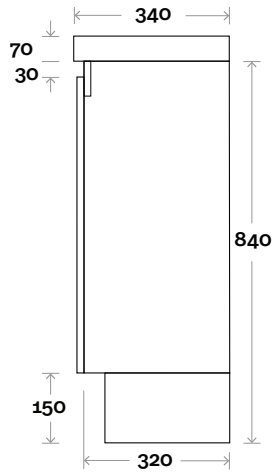

Profile

Configuration

Kick

Legs

Wallmount

All measurements are in 'mm' and are approximate and to be used as a guide only. Installation preparations are not recommended without product onsite.

MARQUIS

Phoenix

Top Thickness

Monaco Grande Compact top: 70mm

Note:

• Monaco Grande waste centre: 375mm

Phoenix Compact 2 750mm centre basin

Plumbing allowance

Profile

Configuration

Kick

Legs

Wallmount

All measurements are in 'mm' and are approximate and to be used as a guide only. Installation preparations are not recommended without product onsite.

MARQUIS

Phoenix

Top Thickness

Monaco Grande Compact top: 70mm

Note:

• Monaco Grande waste centre: 450mm

Phoenix Compact 3 900mm centre basin

Plumbing allowance

Profile

Configuration

Kick

Legs