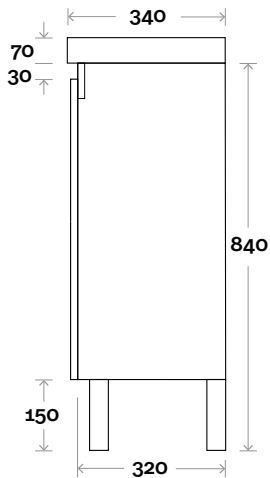

MARQUIS

Phoenix

Phoenix Compact 1 600mm centre basin

Top Thickness

Monaco Grande Compact top: 70mm

Note:

• Monaco Grande waste centre: 300mm

Plumbing allowance

Profile

Configuration

Kick

Legs

Wallmount

All measurements are in 'mm' and are approximate and to be used as a guide only. Installation preparations are not recommended without product onsite.

MARQUIS

Phoenix

Top Thickness

Monaco Grande Compact top: 70mm

Note:

• Monaco Grande waste centre: 375mm

Phoenix Compact 2 750mm centre basin

Plumbing allowance

Profile

Configuration

Kick

Legs

Wallmount

All measurements are in 'mm' and are approximate and to be used as a guide only. Installation preparations are not recommended without product onsite.

MARQUIS

Phoenix

Top Thickness

Monaco Grande Compact top: 70mm