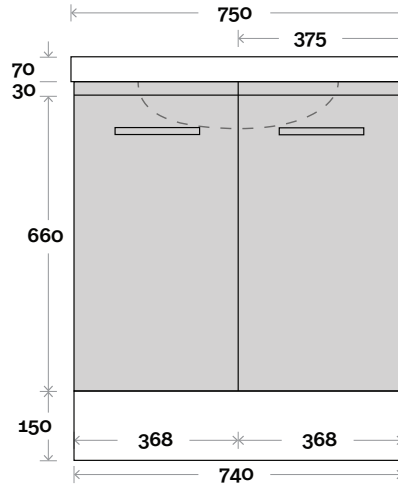

Profile

Configuration

Kick

Legs

Wallmount

All measurements are in 'mm' and are approximate and to be used as a guide only. Installation preparations are not recommended without product onsite.

MARQUIS

Phoenix

Top Thickness

Monaco Grande Compact top: 70mm

Note:

• Monaco Grande waste centre: 375mm

Phoenix Compact 2 750mm centre basin

Plumbing allowance

Profile

Configuration

Kick

Legs

Wallmount

All measurements are in 'mm' and are approximate and to be used as a guide only. Installation preparations are not recommended without product onsite.

MARQUIS

Phoenix

Top Thickness

Monaco Grande Compact top: 70mm

Note:

• Monaco Grande waste centre: 450mm

Phoenix Compact 3 900mm centre basin

Plumbing allowance

Profile

Configuration

Kick

Legs