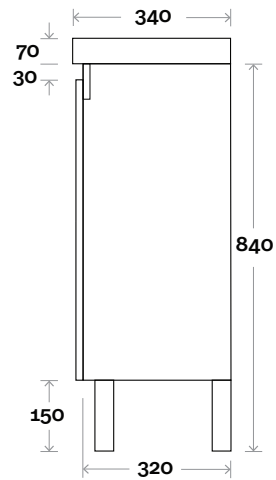

Profile

Configuration

Kick

Legs

Wallmount

All measurements are in 'mm' and are approximate and to be used as a guide only. Installation preparations are not recommended without product onsite.

MARQUIS

Phoenix

Top Thickness

Monaco Grande Compact top: 70mm

Note:

• Monaco Grande waste centre: 375mm

Phoenix Compact 2 750mm centre basin

Plumbing allowance

Profile

Configuration

Kick

Legs

Wallmount

All measurements are in 'mm' and are approximate and to be used as a guide only. Installation preparations are not recommended without product onsite.

MARQUIS

Phoenix

Top Thickness

Monaco Grande Compact top: 70mm

Note:

• Monaco Grande waste centre: 450mm

Phoenix Compact 3 900mm centre basin

Plumbing allowance

Profile

Configuration

Kick

Legs