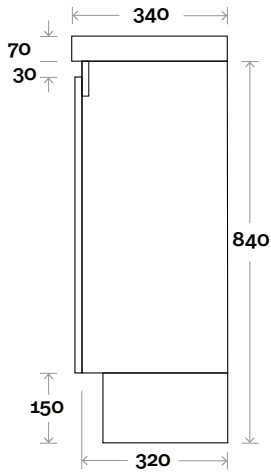

Profile

Configuration

Kick

Legs

Wallmount

All measurements are in 'mm' and are approximate and to be used as a guide only. Installation preparations are not recommended without product onsite.

MARQUIS

Phoenix

Kick

Legs

Wallmount

All measurements are in 'mm' and are approximate and to be used as a guide only. Installation preparations are not recommended without product onsite.

MARQUIS

Phoenix

Top Thickness

Monaco Grande Compact top: 70mm

Note:

• Monaco Grande waste centre: 450mm

Phoenix Compact 3 900mm centre basin

Plumbing allowance

Profile

Configuration

Kick

Legs

Wallmount

All measurements are in 'mm' and are approximate and to be used as a guide only. Installation preparations are not recommended without product onsite.