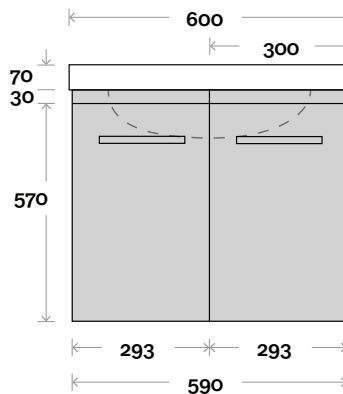

MARQUIS

Phoenix

Phoenix Compact 1 600mm centre basin

Top Thickness

Monaco Grande Compact top: 70mm

Note:

• Monaco Grande waste centre: 300mm

Plumbing allowance

Profile

Configuration

Kick

Legs

Wallmount

All measurements are in 'mm' and are approximate and to be used as a guide only. Installation preparations are not recommended without product onsite.

MARQUIS

Phoenix

Top Thickness

Monaco Grande Compact top: 70mm

Note:

• Monaco Grande waste centre: 375mm

Phoenix Compact 2 750mm centre basin

Plumbing allowance

Profile

Configuration

Kick

Legs

Wallmount

All measurements are in 'mm' and are approximate and to be used as a guide only. Installation preparations are not recommended without product onsite.

MARQUIS

Phoenix

Top Thickness

Monaco Grande Compact top: 70mm