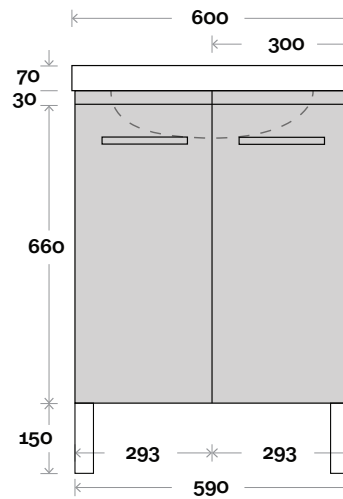

MARQUIS

Phoenix

Phoenix Compact 1 600mm centre basin

Top Thickness

Monaco Grande Compact top: 70mm

Note:

• Monaco Grande waste centre: 300mm

Plumbing allowance

Profile

Configuration

Kick

Legs

Wallmount

All measurements are in 'mm' and are approximate and to be used as a guide only. Installation preparations are not recommended without product onsite.

MARQUIS

Phoenix

Top Thickness

Monaco Grande Compact top: 70mm

Note:

• Monaco Grande waste centre: 375mm

Phoenix Compact 2 750mm centre basin

Plumbing allowance

Profile

Configuration

Kick

Legs

Wallmount

All measurements are in 'mm' and are approximate and to be used as a guide only. Installation preparations are not recommended without product onsite.

MARQUIS

Phoenix

Top Thickness

Monaco Grande Compact top: 70mm