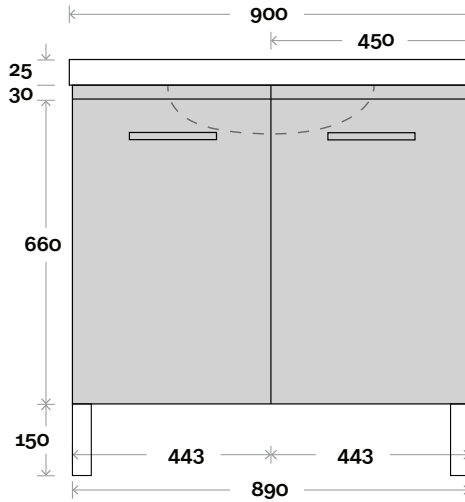

Profile

Configuration

Kick

Legs

Wallmount

All measurements are in 'mm' and are approximate and to be used as a guide only. Installation preparations are not recommended without product onsite.

MARQUIS

Phoenix

Kick

Legs

Wallmount

All measurements are in 'mm' and are approximate and to be used as a guide only. Installation preparations are not recommended without product onsite.

MARQUIS

Phoenix

Top Thickness

Monaco Grande Compact top: 70mm

Note:

• Monaco Grande waste centre: 450mm

Phoenix Compact 3 900mm centre basin

Plumbing allowance

Profile

Configuration

Kick

Legs

Wallmount

All measurements are in 'mm' and are approximate and to be used as a guide only. Installation preparations are not recommended without product onsite.