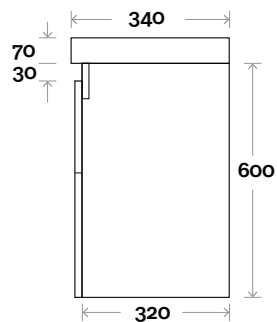

Profile

Configuration

Kick

Legs

Wallmount

All measurements are in 'mm' and are approximate and to be used as a guide only. Installation preparations are not recommended without product onsite.

MARQUIS

Phoenix

Kick

Legs

Wallmount

All measurements are in 'mm' and are approximate and to be used as a guide only. Installation preparations are not recommended without product onsite.

MARQUIS

Phoenix

Top Thickness

Monaco Grande Compact top: 70mm

Note:

• Monaco Grande waste centre: 450mm

Phoenix Compact 3 900mm centre basin

Plumbing allowance

Profile

Configuration

Kick

Legs

Wallmount

All measurements are in 'mm' and are approximate and to be used as a guide only. Installation preparations are not recommended without product onsite.