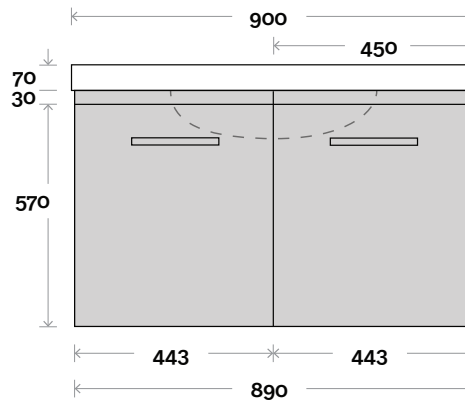

Profile

Configuration

Kick

Legs

Wallmount

All measurements are in 'mm' and are approximate and to be used as a guide only. Installation preparations are not recommended without product onsite.

MARQUIS

Phoenix

Kick

Legs

Wallmount

All measurements are in 'mm' and are approximate and to be used as a guide only. Installation preparations are not recommended without product onsite.

MARQUIS

Phoenix

Top Thickness

Monaco Grande Compact top: 70mm

Note:

• Monaco Grande waste centre: 450mm

Phoenix Compact 3 900mm centre basin

Plumbing allowance

Profile

Configuration

Kick

Legs

Wallmount

All measurements are in 'mm' and are approximate and to be used as a guide only. Installation preparations are not recommended without product onsite.