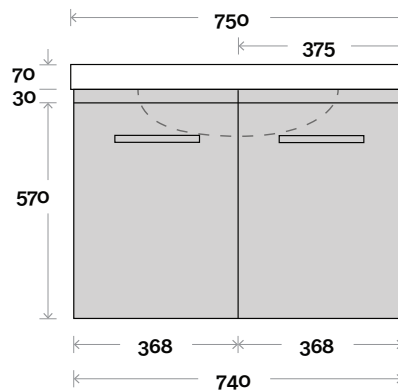

Profile

Configuration

Kick

Legs

Wallmount

All measurements are in 'mm' and are approximate and to be used as a guide only. Installation preparations are not recommended without product onsite.

MARQUIS

Phoenix

Top Thickness

Monaco Grande Compact top: 70mm

Note:

• Monaco Grande waste centre: 375mm

Phoenix Compact 2 750mm centre basin

Plumbing allowance

Profile

Configuration

Kick

Legs

Wallmount

All measurements are in 'mm' and are approximate and to be used as a guide only. Installation preparations are not recommended without product onsite.

MARQUIS

Phoenix

Top Thickness

Monaco Grande Compact top: 70mm

Note:

• Monaco Grande waste centre: 450mm

Phoenix Compact 3 900mm centre basin

Plumbing allowance

Profile

Configuration

Kick

Legs