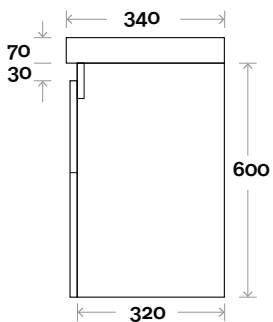

Profile

Configuration

Kick

Legs

Wallmount

All measurements are in 'mm' and are approximate and to be used as a guide only. Installation preparations are not recommended without product onsite.

MARQUIS

Phoenix

Top Thickness

Monaco Grande Compact top: 70mm

Note:

• Monaco Grande waste centre: 375mm

Phoenix Compact 2 750mm centre basin

Plumbing allowance

Profile

Configuration

Kick

Legs

Wallmount

All measurements are in 'mm' and are approximate and to be used as a guide only. Installation preparations are not recommended without product onsite.

MARQUIS

Phoenix

Top Thickness

Monaco Grande Compact top: 70mm

Note:

• Monaco Grande waste centre: 450mm

Phoenix Compact 3 900mm centre basin

Plumbing allowance

Profile

Configuration

Kick

Legs